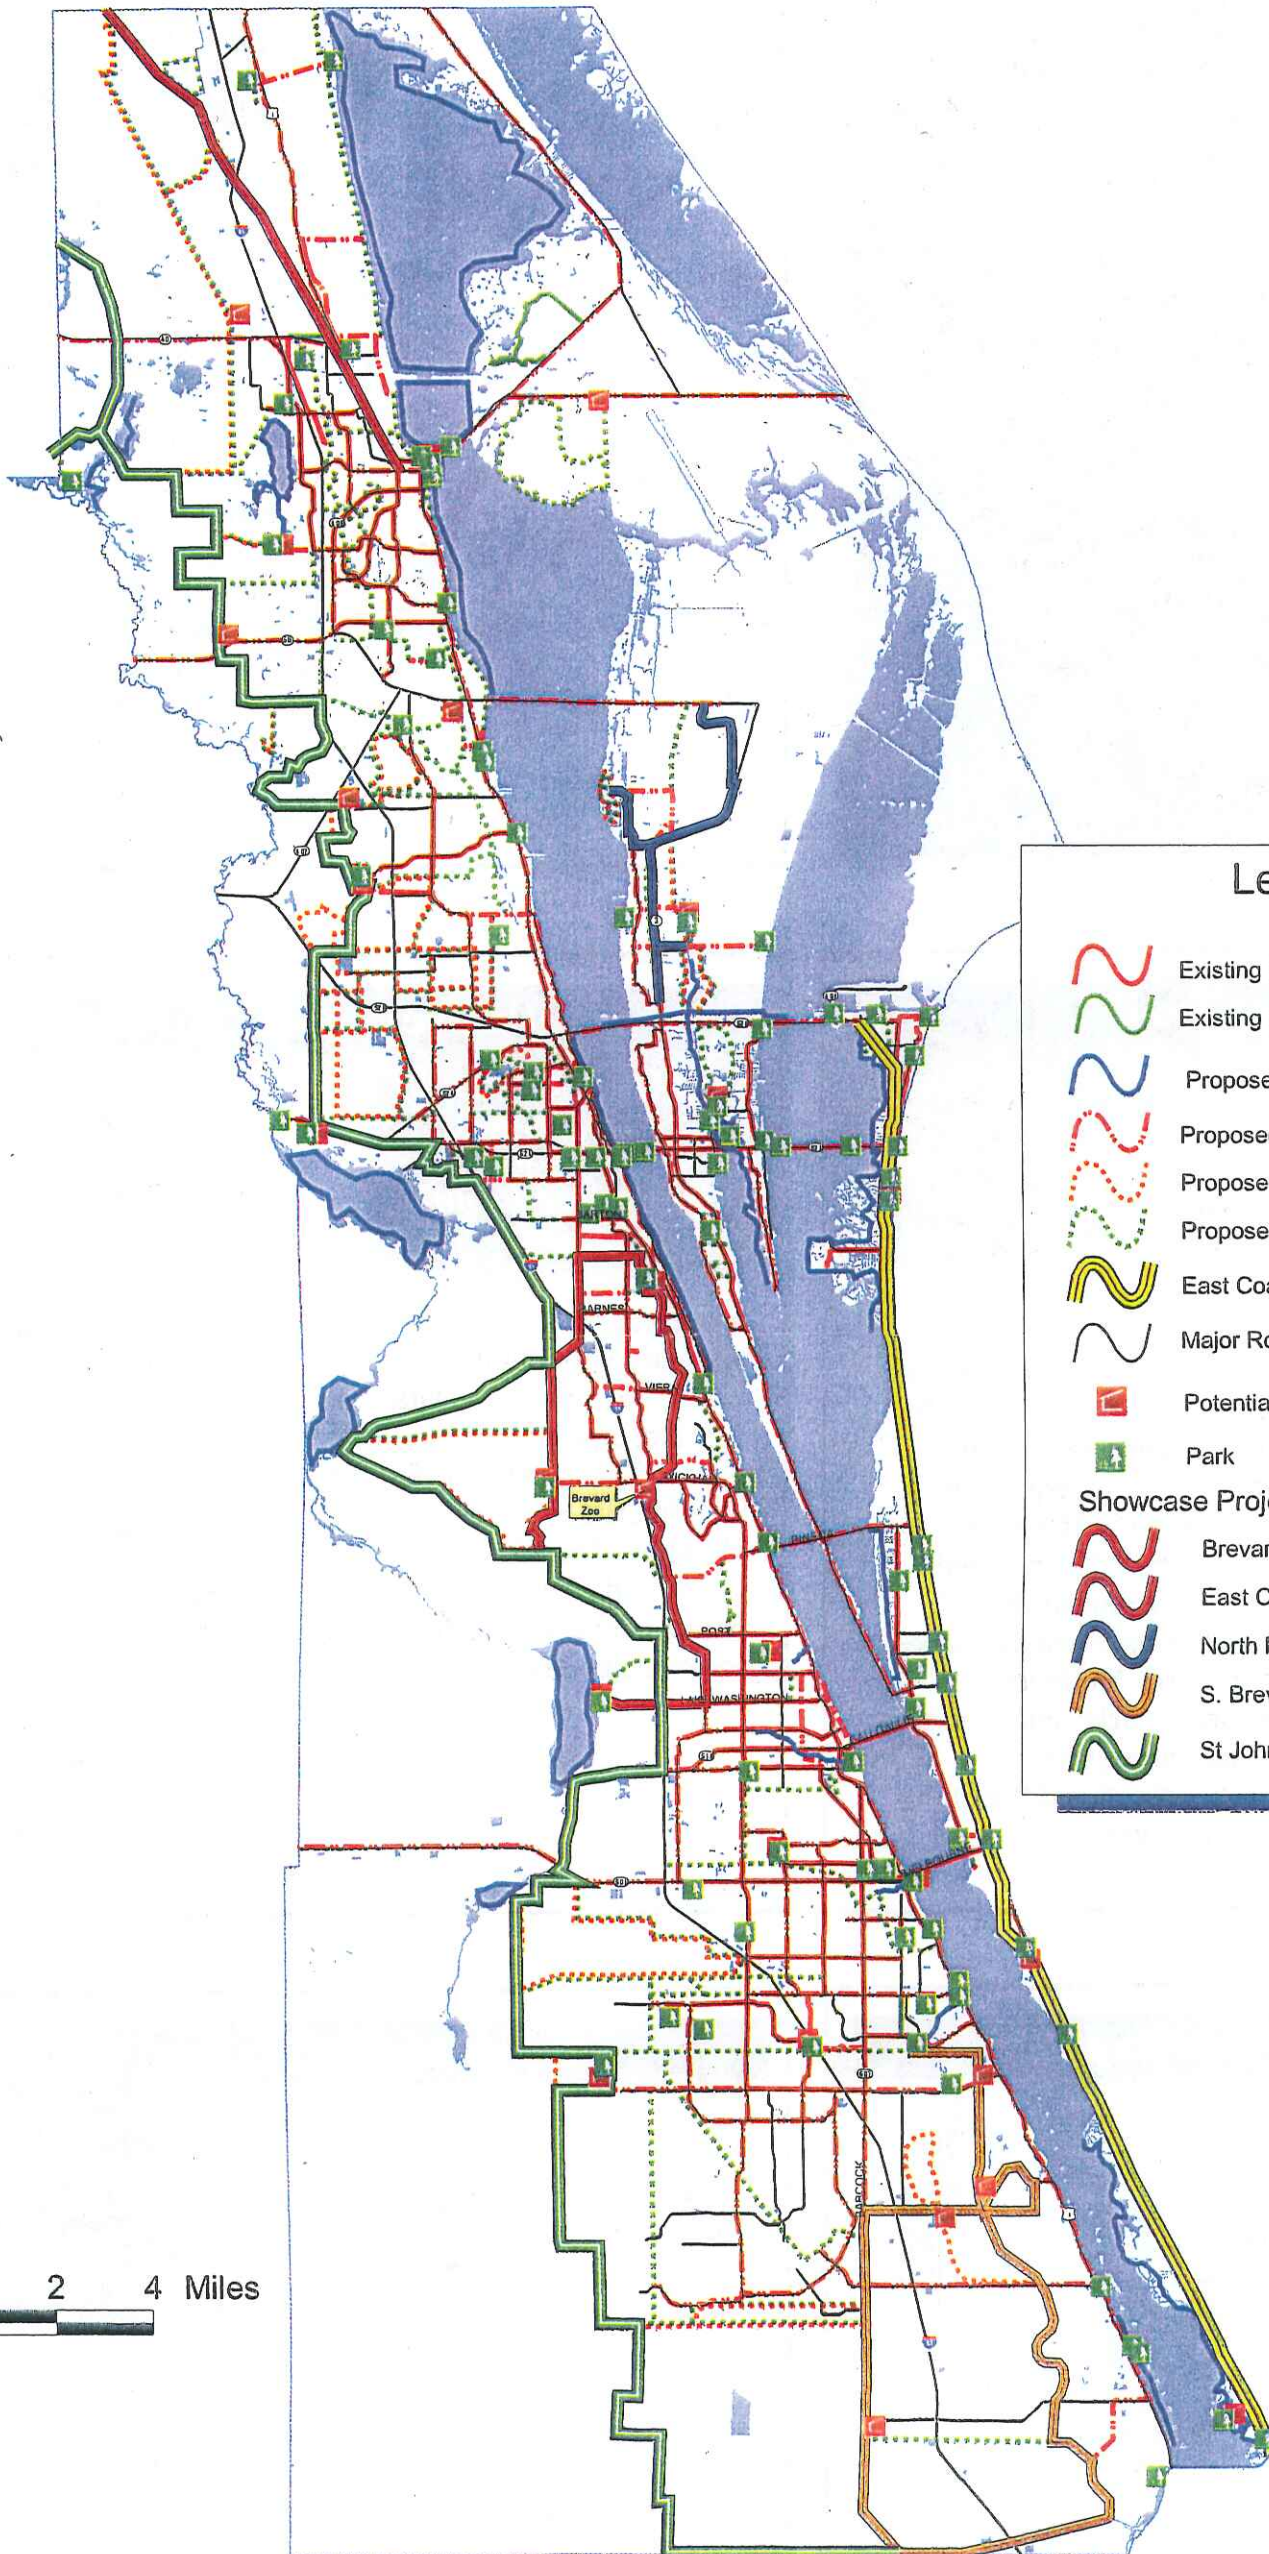

BREVARD GREENWAYS AND TRAILS MASTER PLAN

Legend

-  Existing Connector Trail
-  Existing Greenway Trail
-  Proposed Blueway Trail
-  Proposed Trail Connector
-  Proposed Equestrian Trail
-  Proposed Greenway Trail
-  East Coast Greenway
-  Major Roadway
-  Potential Trailhead
-  Park

Showcase Projects:

-  Brevard Zoo Trail
-  East Central FL Rail-Trail
-  North Merritt Island Trail
-  S. Brevard Al Tuttle Trail
-  St Johns River Eco-Heritage Trail